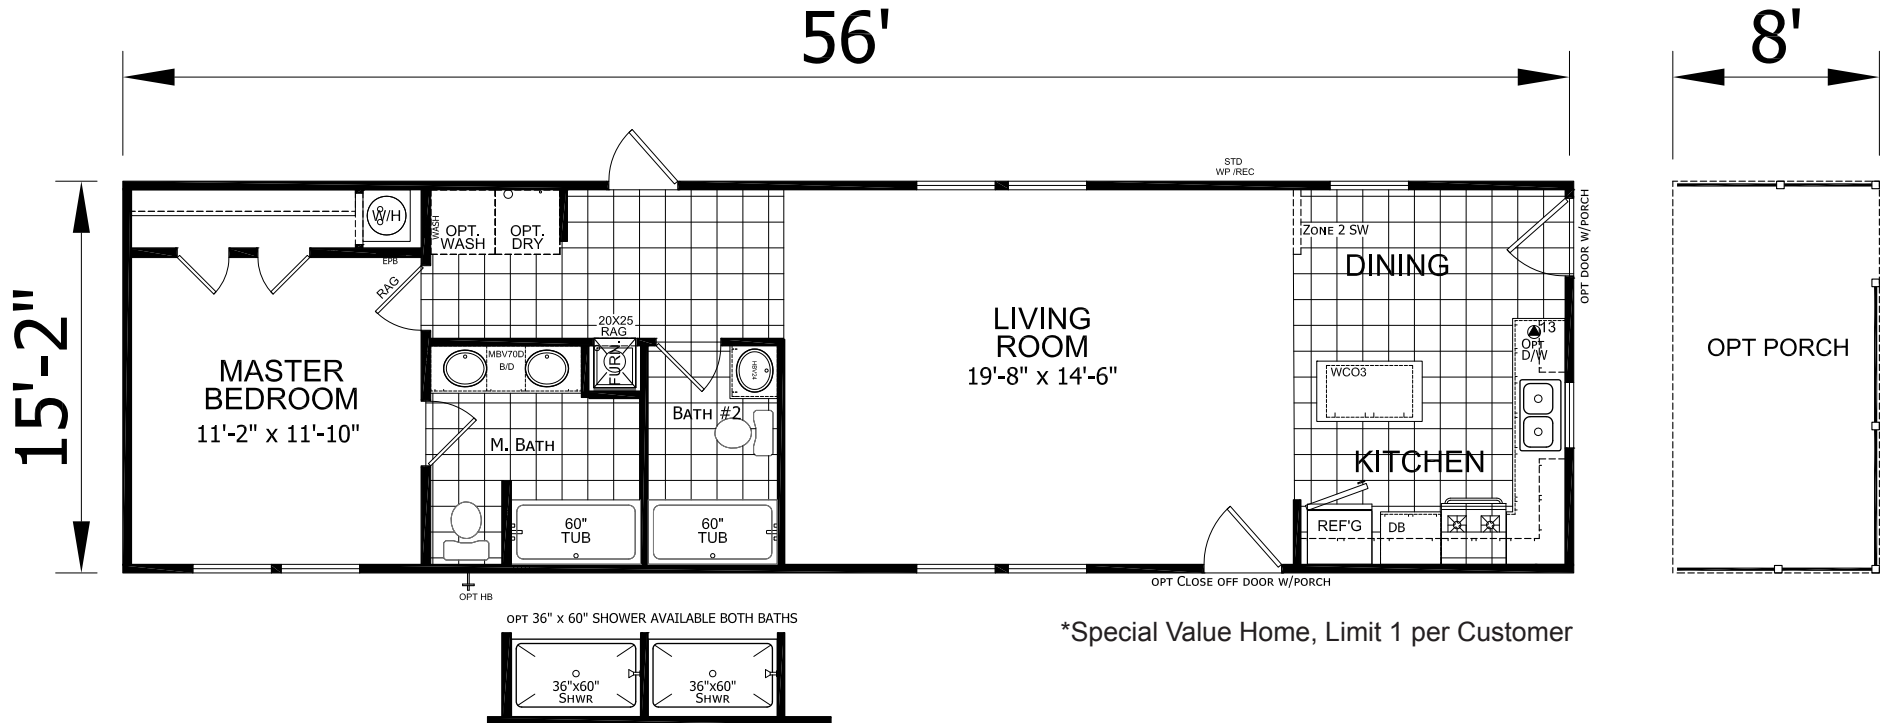

McPhee

Dutch Elite Housing Series

849 SQ. FT. (Approximate) 1 Bedroom, 2 Bath

Last Updated: 7-20-21

FACTORY EXPO HOME CENTERS
115 Titan Roberts Rd.
Lillington, NC 27546

FBHExpo.com | 1-800-504-3238

IMPORTANT: Alta Cima Corp reserves the right to modify, cancel or substitute products or features of this event at any time without prior notice or obligation. Pictures and other promotional materials are representative and may depict or contain floor plans, square footages, elevations, options, upgrades, extra design features, decorations, floor coverings, specialty light fixtures, custom paint and wall coverings, window treatments, landscaping, sound and alarm systems, furnishings, appliances, and other designer/decorator features and amenities that are not included as part of the home and/or may not be available at all locations. Home, pricing and community information is subject to change, and homes to prior sale, at any time without notice or obligation. ©2020 Alta Cima Corp. All rights reserved.