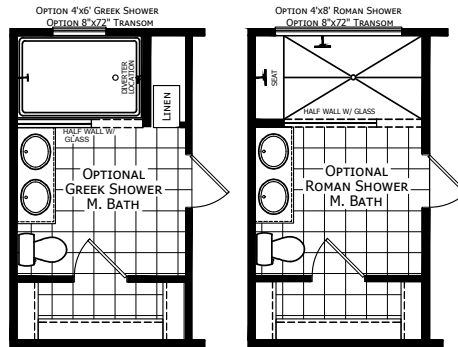

Royal Oak

Dutch Elite Housing Series

Factory Expo

"Factory Direct Pricing" HOME CENTERS

3 Bedroom, 2 Bath
Approx. 1,153 Sq. Ft.

Last Updated: 9-23-20

115 Titan Roberts Road
Lillington NC 27546

For Detailed Directions See Map On Our Website