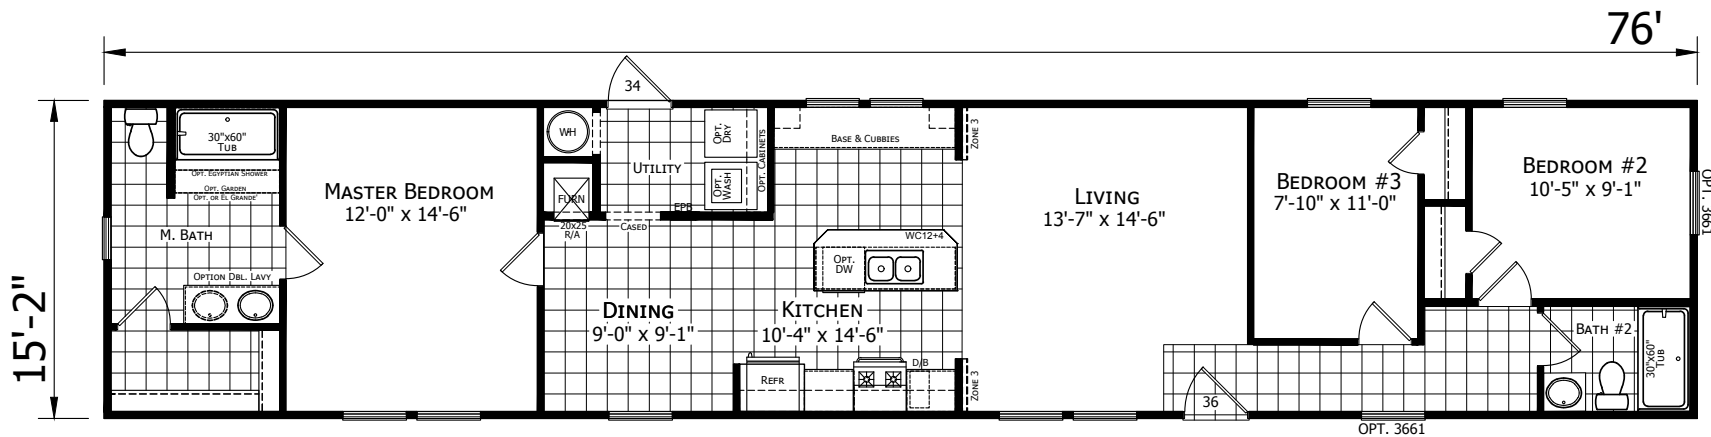

Royal Oak

Dutch Elite Housing Series

Factory Expo

"Factory Direct Pricing" HOME CENTERS

3 Bedroom, 2 Bath
Approx. 1,153 Sq. Ft.

Last Updated: 9-23-20

115 Titan Roberts Road
Lillington NC 27546

For Detailed Directions See Map On Our Website