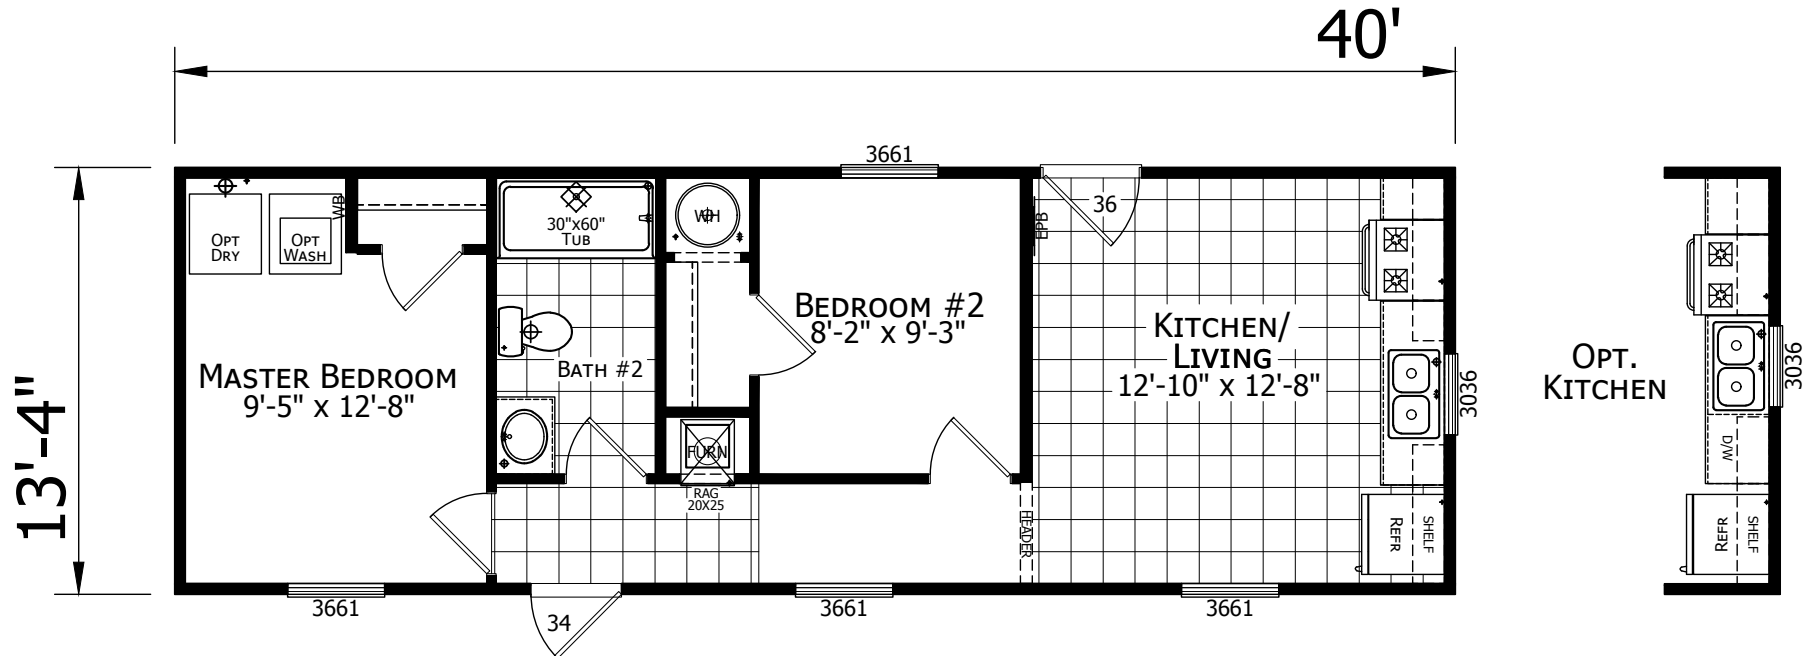

# Factory Expo

"Factory Direct Pricing" HOME CENTERS

2 Bedroom, 1 Bath  
Approx. 533 Sq. Ft.

Last Updated: 7-7-20

115 Titan Roberts Road  
Lillington NC 27546

For Detailed Directions See Map On Our Website