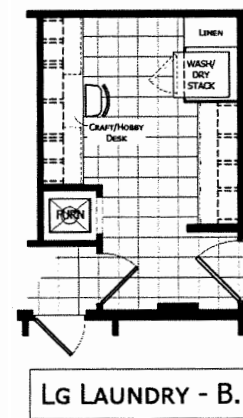

# Factory Expo

"Factory Direct Value" HOME CENTERS

3 Bedroom, 2 Bath  
Approx. 1,800 Sq. Ft.

Last Updated: 4-2-19

I authorize Factory Expo Homes to build my house, per this plan.  
X \_\_\_\_\_  
Customer Signature/Date