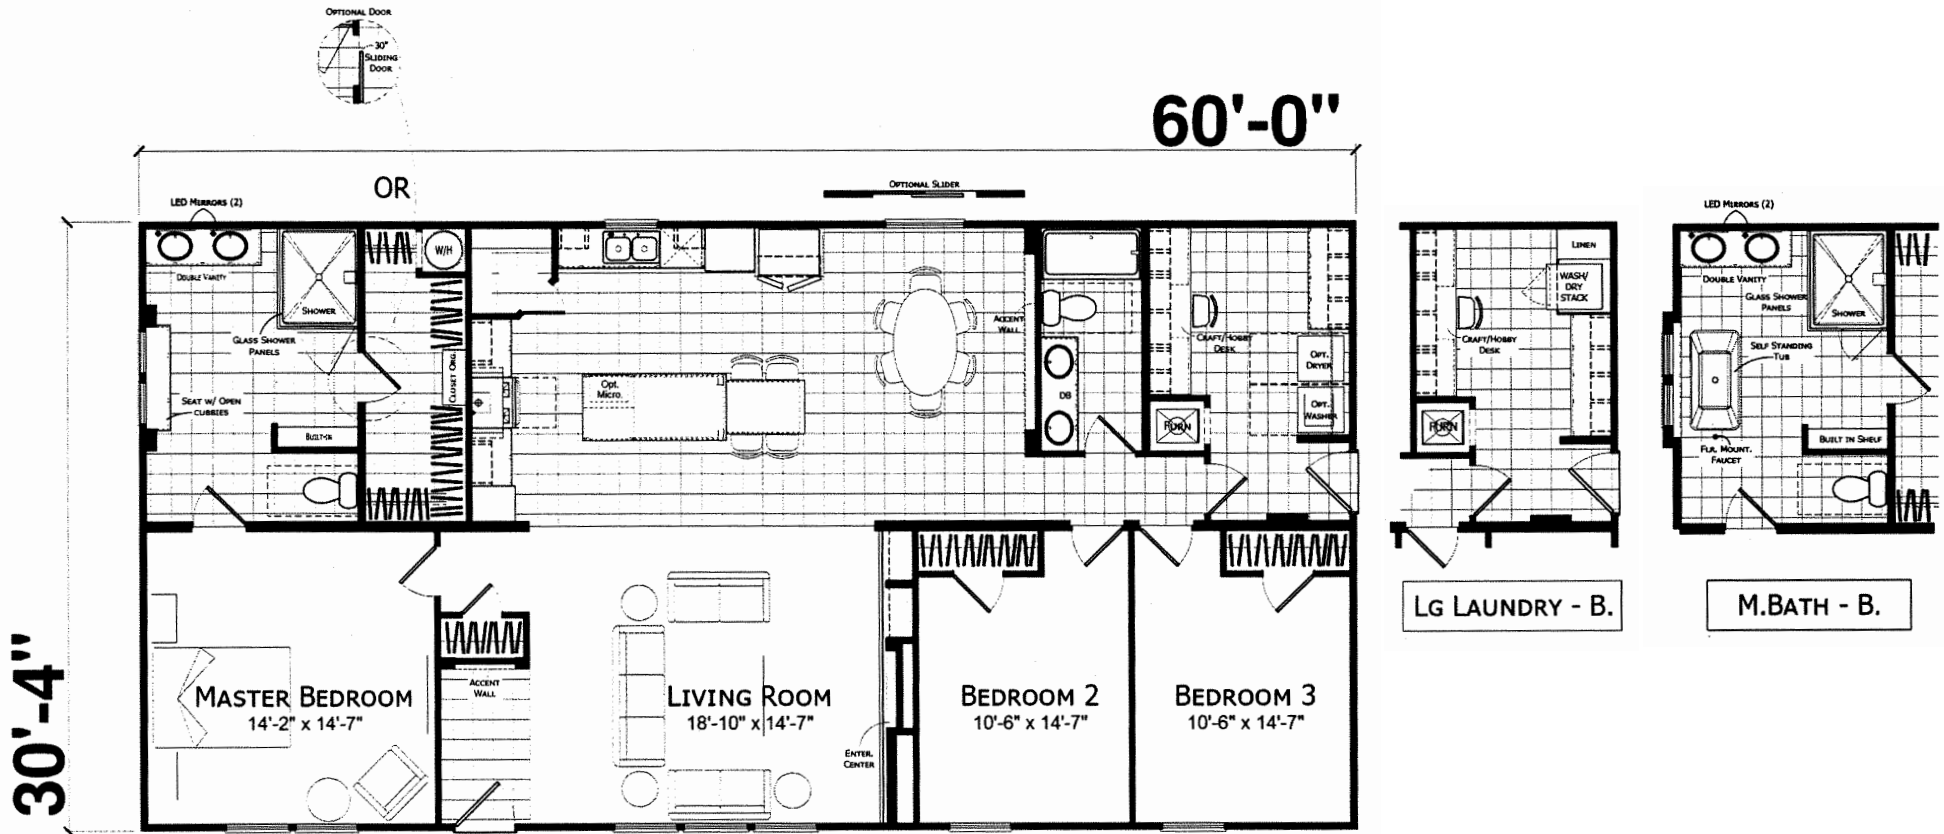

# Factory Expo

"Factory Direct Value" HOME CENTERS

3 Bedroom, 2 Bath  
Approx. 1,800 Sq. Ft.

Last Updated: 4-2-19

I authorize Factory Expo Homes to build my house, per this plan.  
X \_\_\_\_\_  
Customer Signature/Date