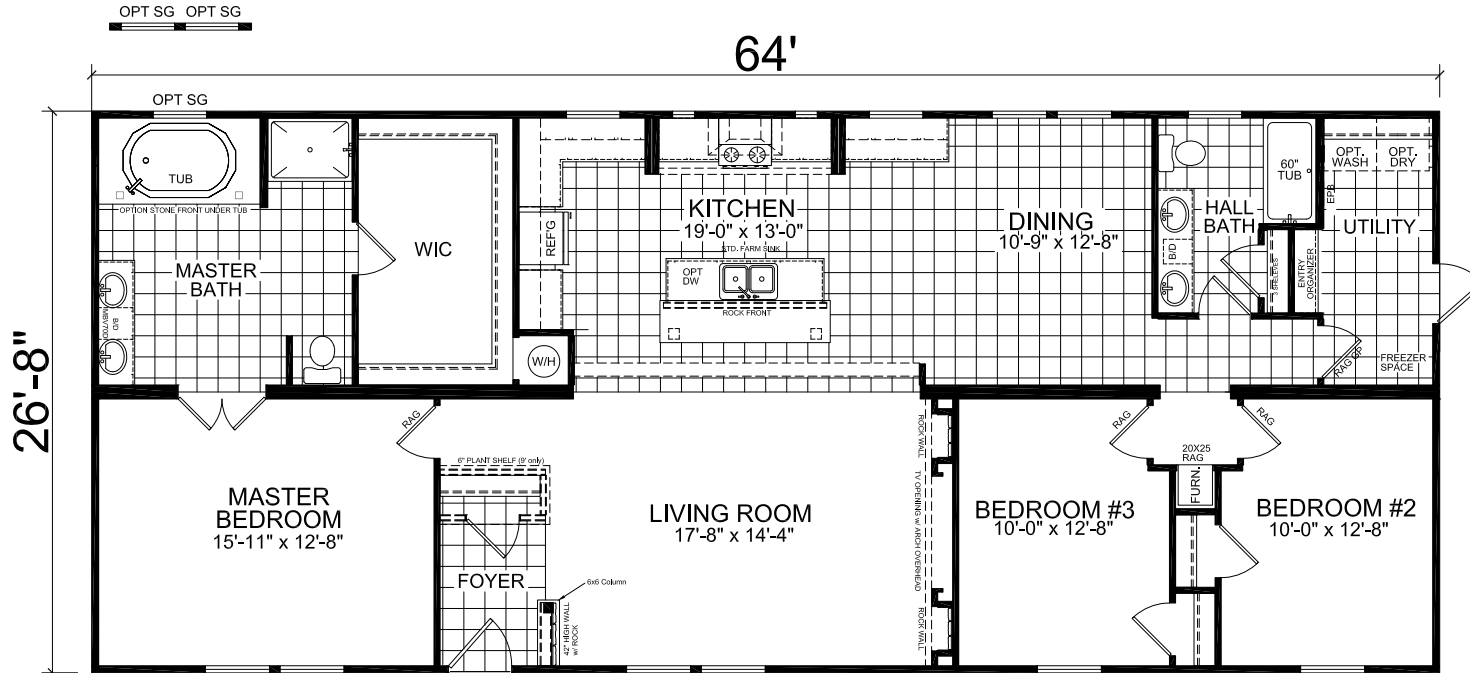

Emerens
Chateau Collection

Factory Expo
"Factory Direct Value" HOME CENTERS

3 Bedroom, 2 Bath
Approx. 1,706 Sq. Ft.

Last Updated: 3-27-19

I authorize Factory Expo Homes to build my house, per this plan.
X _____
Customer Signature/Date