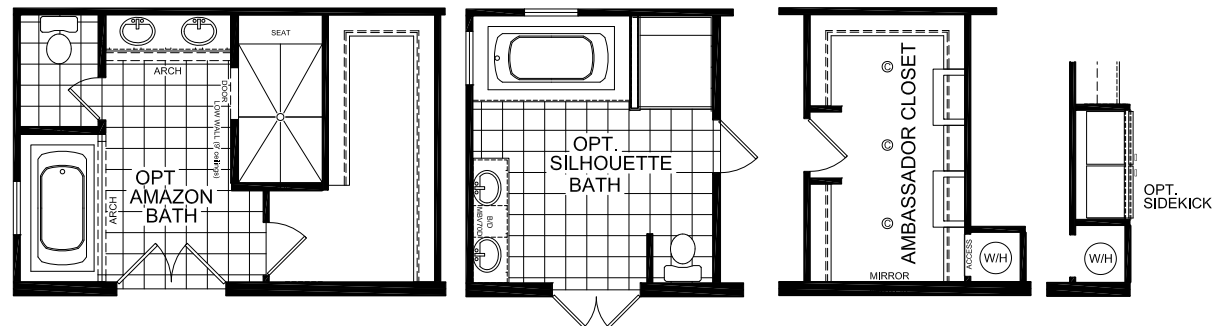

Emerens
Chateau Collection

Factory Expo
"Factory Direct Value" HOME CENTERS

3 Bedroom, 2 Bath
Approx. 1,706 Sq. Ft.

Last Updated: 3-27-19

I authorize Factory Expo Homes to build my house, per this plan.
X _____
Customer Signature/Date