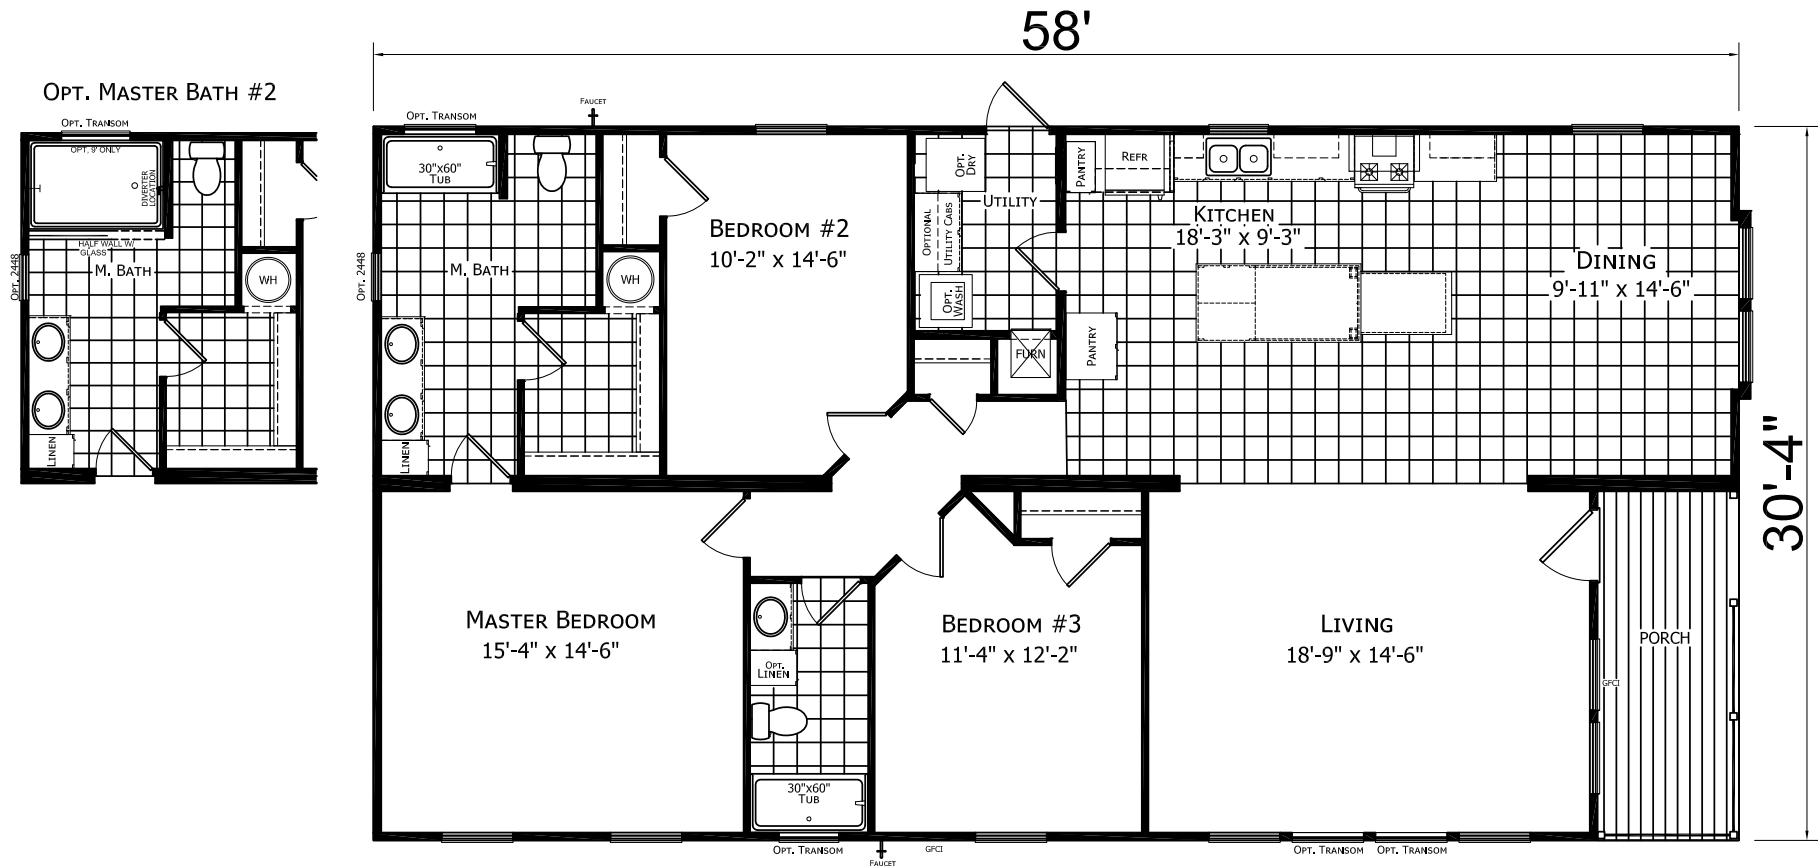

# Factory Expo

"Factory Direct Pricing" HOME CENTERS

**3 Bedroom, 2 Bath**  
**Approx. 1,670 Sq. Ft.**

Last Updated: 8-6-18

I authorize Factory Expo Homes to build my house, per this plan.  
X \_\_\_\_\_  
Customer Signature/Date