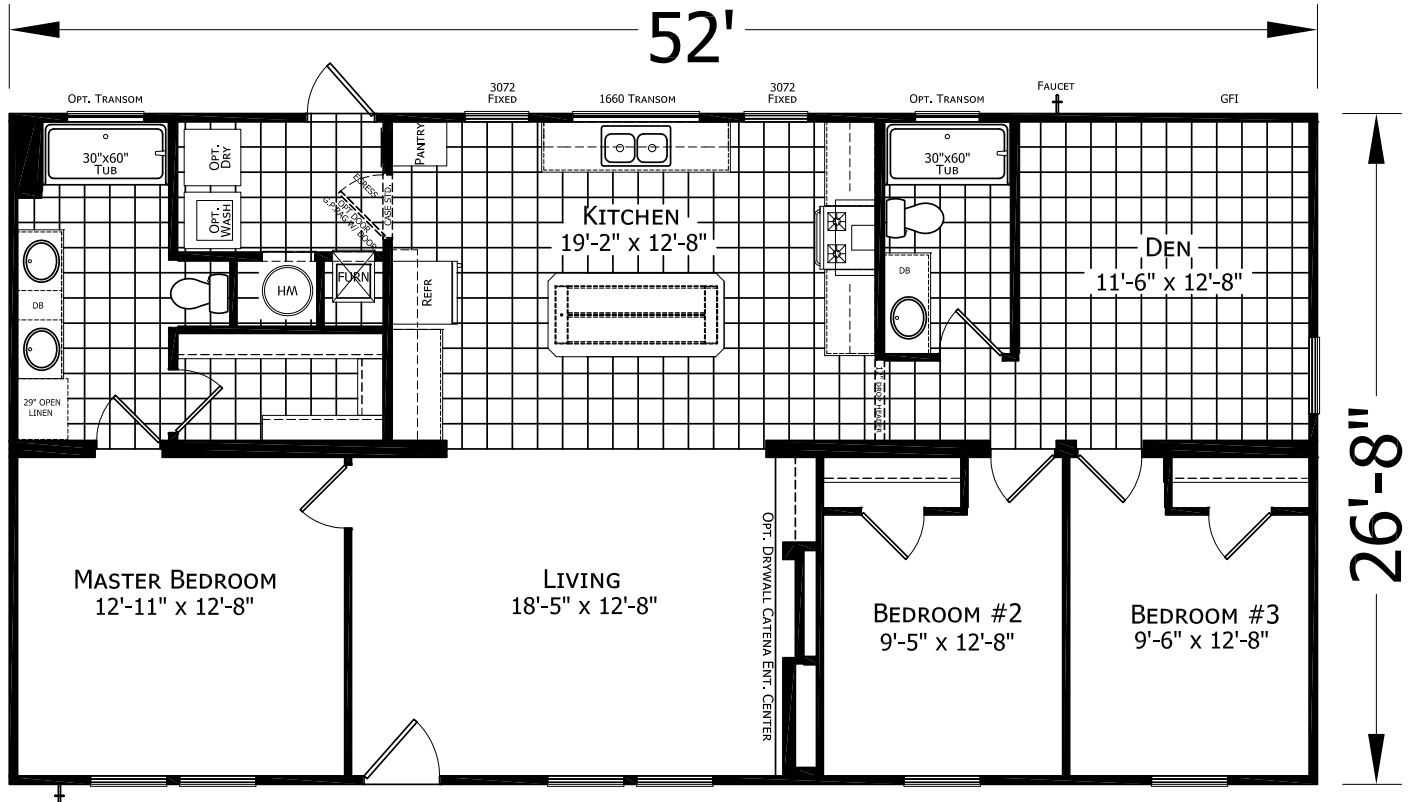

Lenoir

Dutch Elite Housing Series

Factory Expo

"Factory Direct Pricing" HOME CENTERS

3 Bedroom, 2 Bath
Approx. 1,386 Sq. Ft.

Last Updated: 7-27-18

OPT. MASTER BATH #2

OPT. MASTER BATH #3