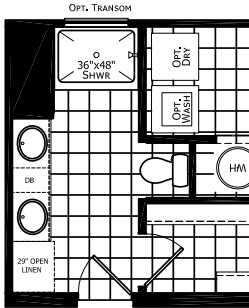

Lenoir

Dutch Elite Housing Series

Factory Expo

"Factory Direct Pricing" HOME CENTERS

3 Bedroom, 2 Bath
Approx. 1,386 Sq. Ft.

Last Updated: 7-27-18

OPT. MASTER BATH #2

OPT. MASTER BATH #3