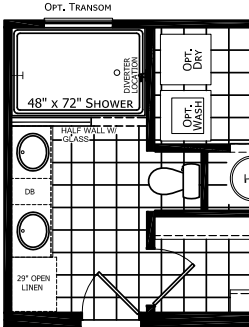

Lenoir

Dutch Elite Housing Series

Factory Expo

"Factory Direct Pricing" HOME CENTERS

3 Bedroom, 2 Bath
Approx. 1,386 Sq. Ft.

Last Updated: 7-27-18

OPT. MASTER BATH #2

OPT. MASTER BATH #3