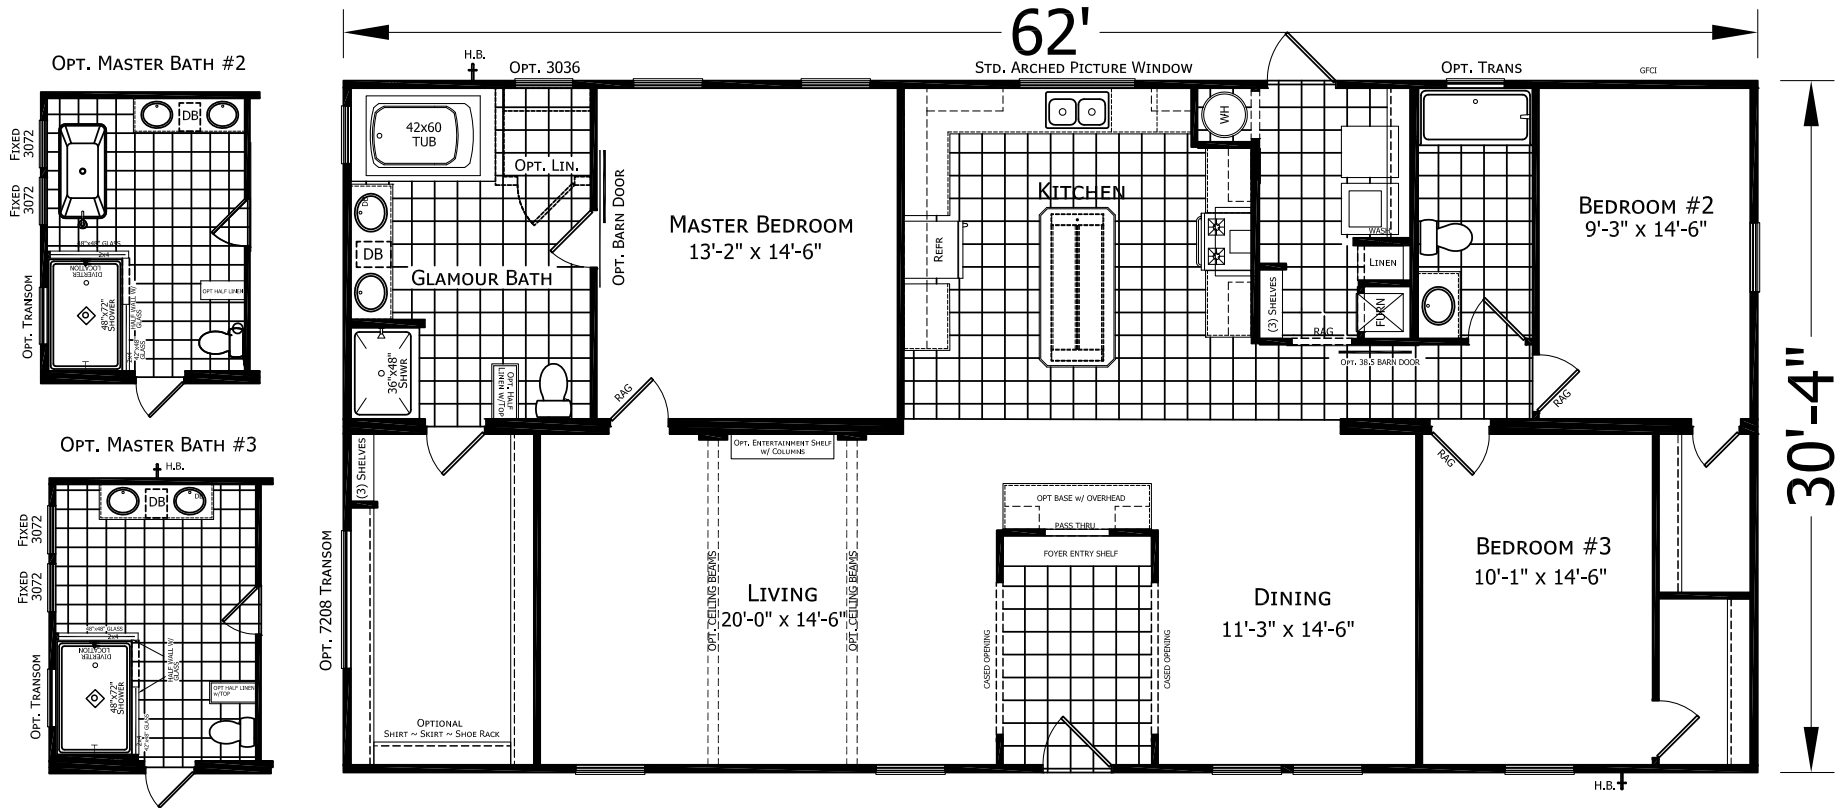

# Factory Expo

"Factory Direct Pricing" HOME CENTERS

**3 Bedroom, 2 Bath**  
**Approx. 1,875 Sq. Ft.**

Last Updated: 7-27-18

115 Titan Roberts Road  
Lillington NC 27546

For Detailed Directions See Map On Our Website