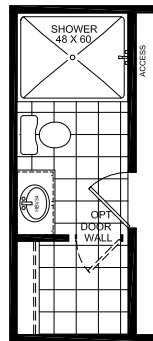

Edgecomb

Villa Limited Series

Factory Expo

"Factory Direct Value" HOME CENTERS

3 Bedroom, 2 Bath
Approx. 1,001 Sq. Ft.
Single Section

Last Updated: 8-11-17

66'

15'-2"