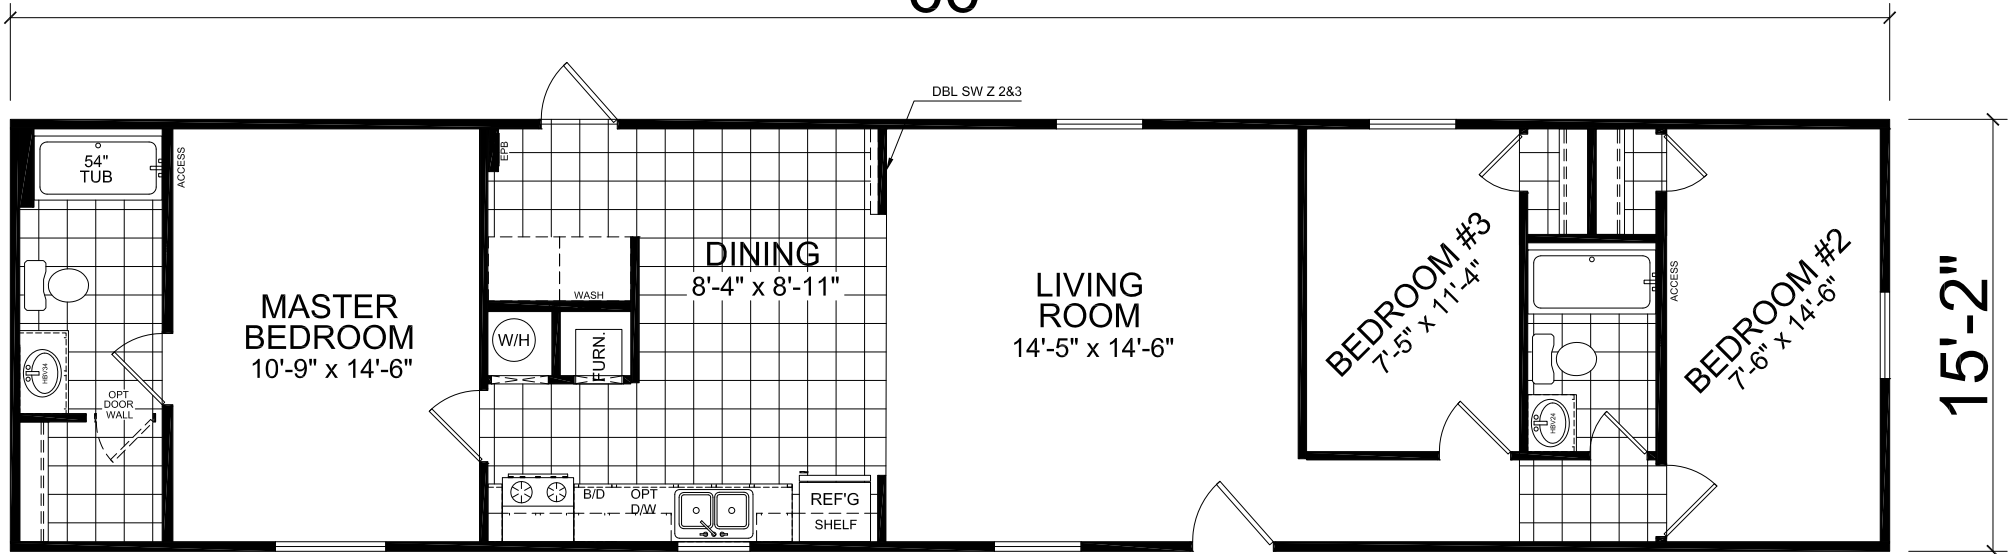

Edgecomb

Villa Limited Series

Factory Expo

"Factory Direct Value" HOME CENTERS

3 Bedroom, 2 Bath
Approx. 1,001 Sq. Ft.
Single Section

Last Updated: 8-11-17

66'

15'-2"

OPT
MASTER
BATH

115 Titan Roberts Road
Lillington NC 27546

For Detailed Directions See Map On Our Website

I authorize Factory Expo Homes to build my house, per this plan.

X _____

Customer Signature/Date

1-800-504-3238 www.FBHEXpo.com 1-800-504-3238 www.FBHEXpo.com 1-800-504-3238