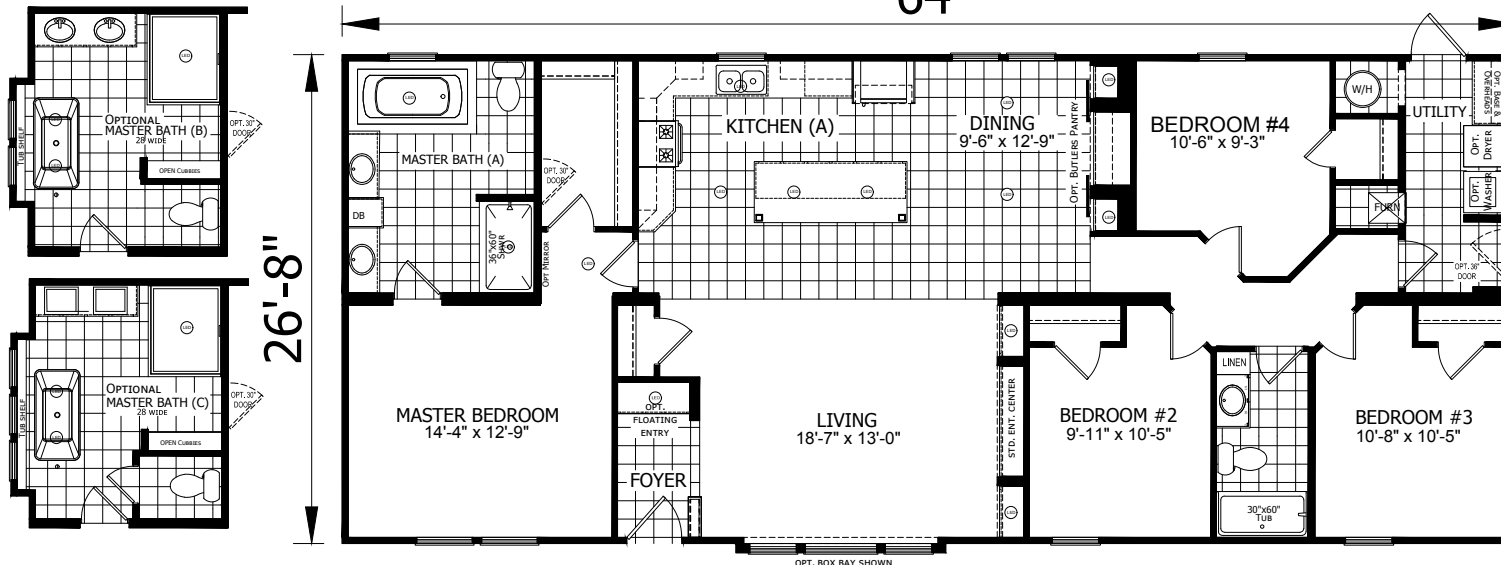

Johnston

Dutch Elite Housing Series

Factory Expo

"Factory Direct Pricing" HOME CENTERS

4 Bedroom, 2 Bath
Approx. 1,721 Sq. Ft.

Last Updated: 3-1-19

64'

For Detailed Directions See Map On Our Website