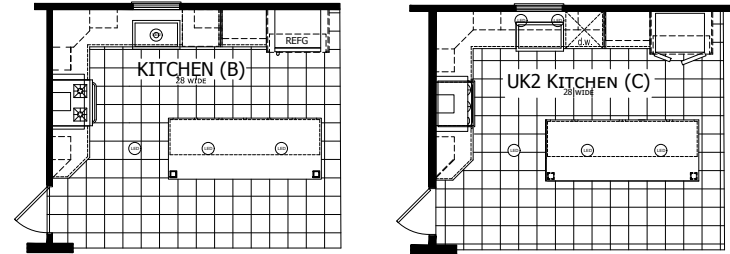

Johnston

Dutch Elite Housing Series

Factory Expo

"Factory Direct Pricing" HOME CENTERS

4 Bedroom, 2 Bath
Approx. 1,721 Sq. Ft.

Last Updated: 3-1-19

64'

For Detailed Directions See Map On Our Website