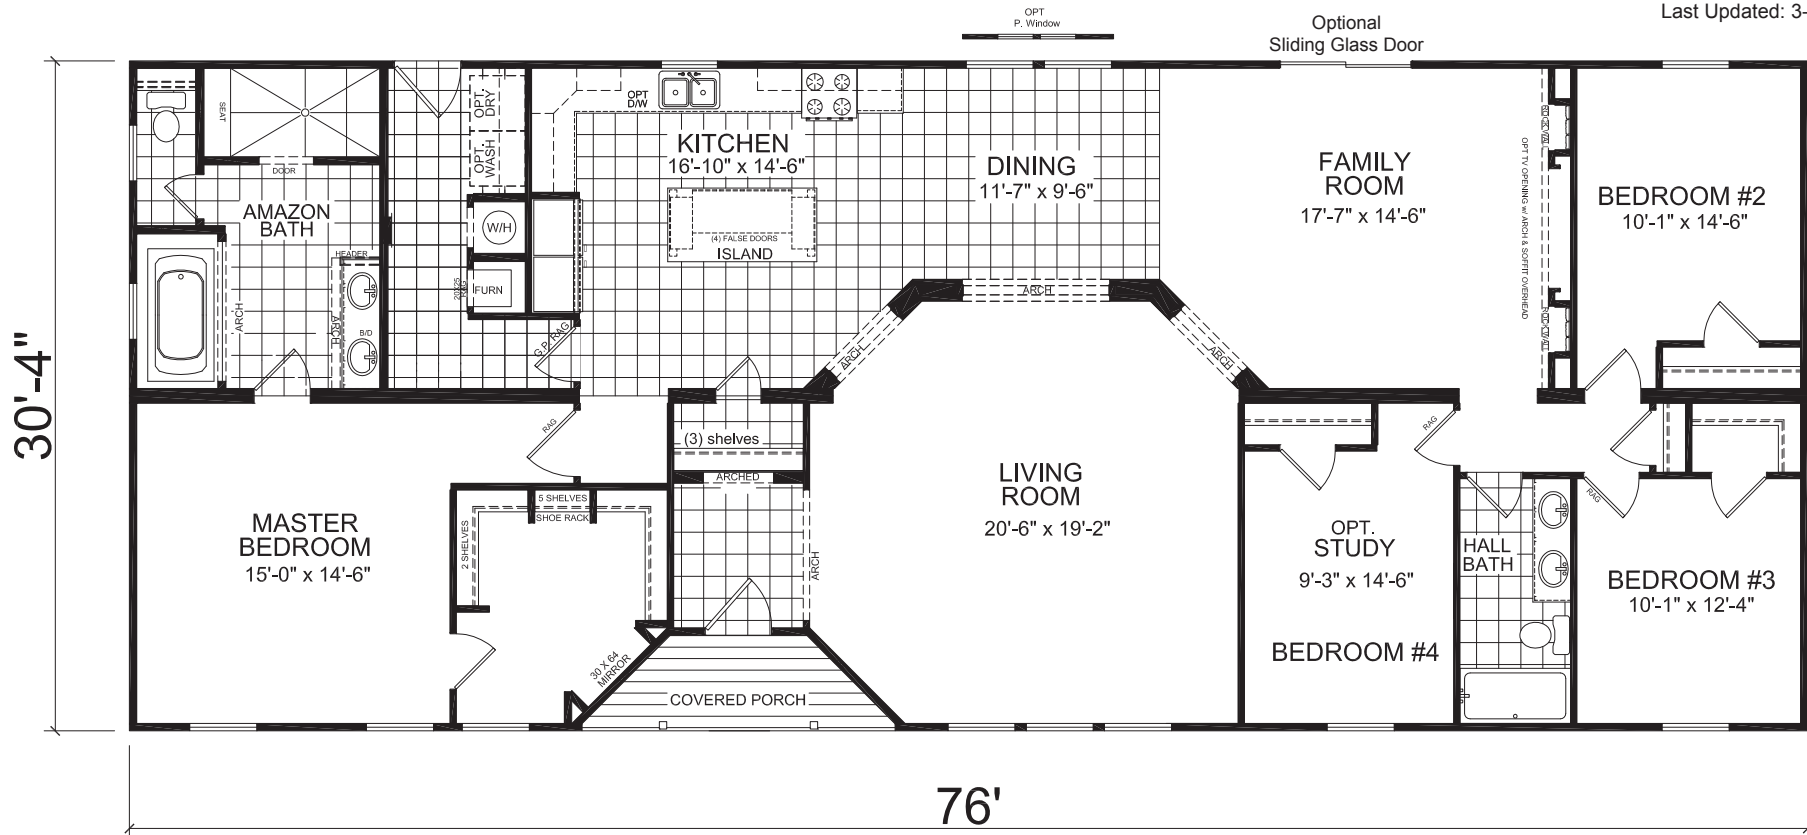

Conover

Dutch Elite Housing Series

Factory Expo

"Factory Direct Pricing" HOME CENTERS

4 Bedroom, 2 Bath
Approx. 2,260 Sq. Ft.
Includes 'Bonus Package'

Last Updated: 3-27-19

The 'Bonus Package' includes these upgrades:

- Covered Porch with Rails
- Finished Drywall with Rounded Corners Throughout
- OSB Siding Backer
- Floor Mounted Door Stops
- 40x81 Kitchen Island, Quartz Top, Fluted MDF Posts
- Glass Backsplash & Crescent Edging in Kitchen
- Metal Single Lever Faucet in Kitchen

continued:

- Premium Appliance Package:** Side-Kick SS Refrigerator, Glass Top Electric Range (black), Microwave Range Hood (black), Dishwasher (black)
- Amazon Master Bath Package:** 48x96 Ceramic Shower w/Accent Band, Dual Rain Shower Head & Faucets, Frameless 28x80 Glass Shower Door, (6) LED Lights, 36x72 Platform Tub with Metal Filler
- Glass Backsplash Both Baths
- Quartz Countertops Both Baths