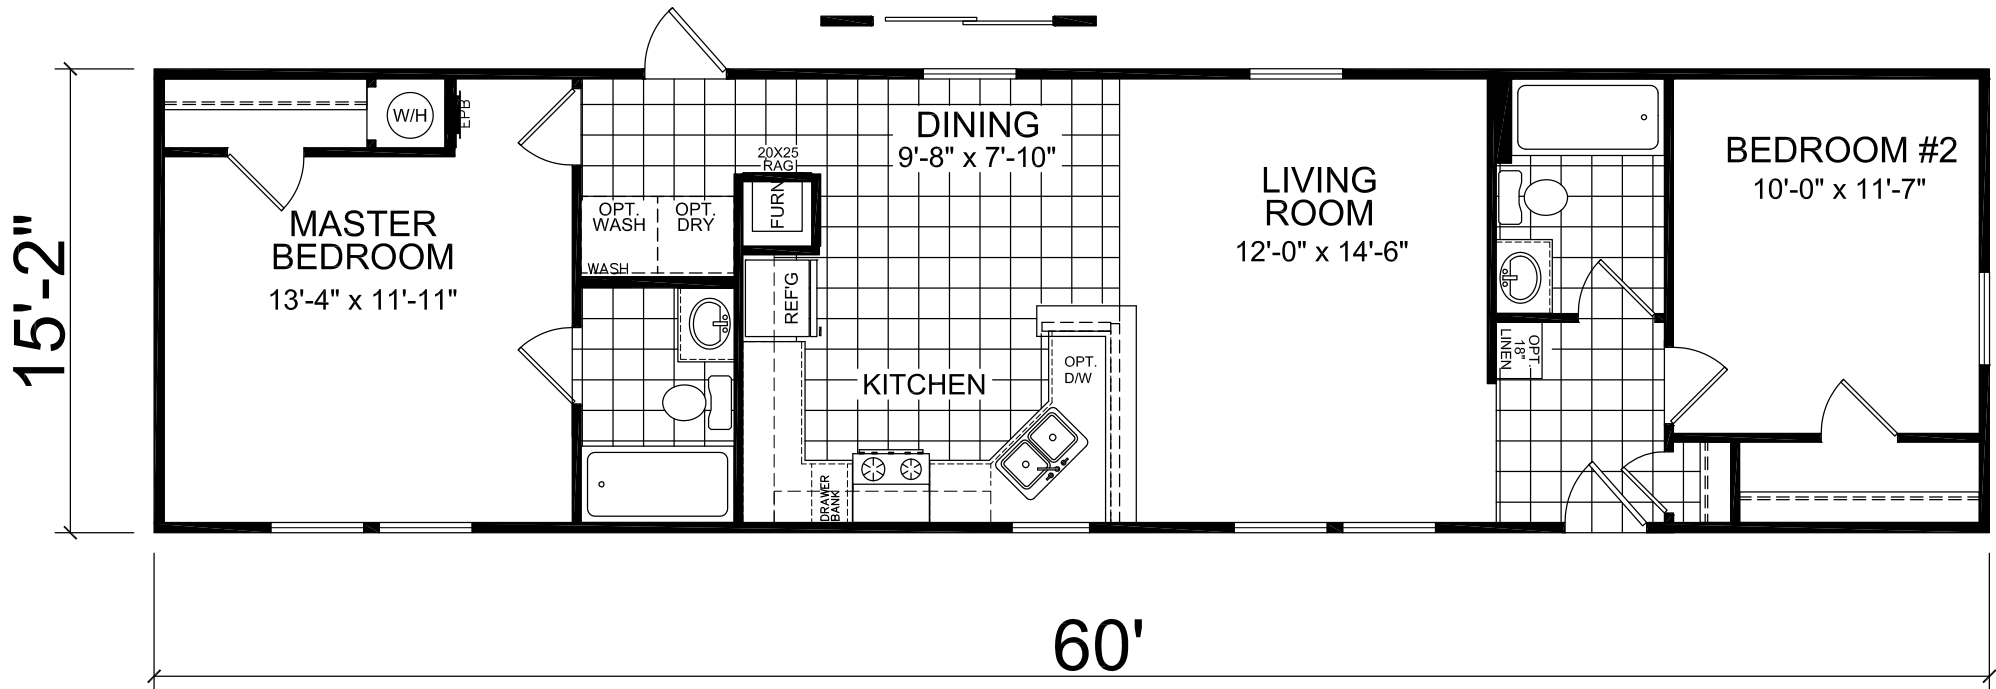

Wendell

Dutch Elite Housing Series

Factory Expo
 "Factory Direct Value" HOME CENTERS

2 Bedroom, 2 Bath
Approx. 910 Sq. Ft.

Last Updated: 12-7-15

I authorize Factory Expo Homes to build my house, per this plan.
 X _____
 Customer Signature/Date