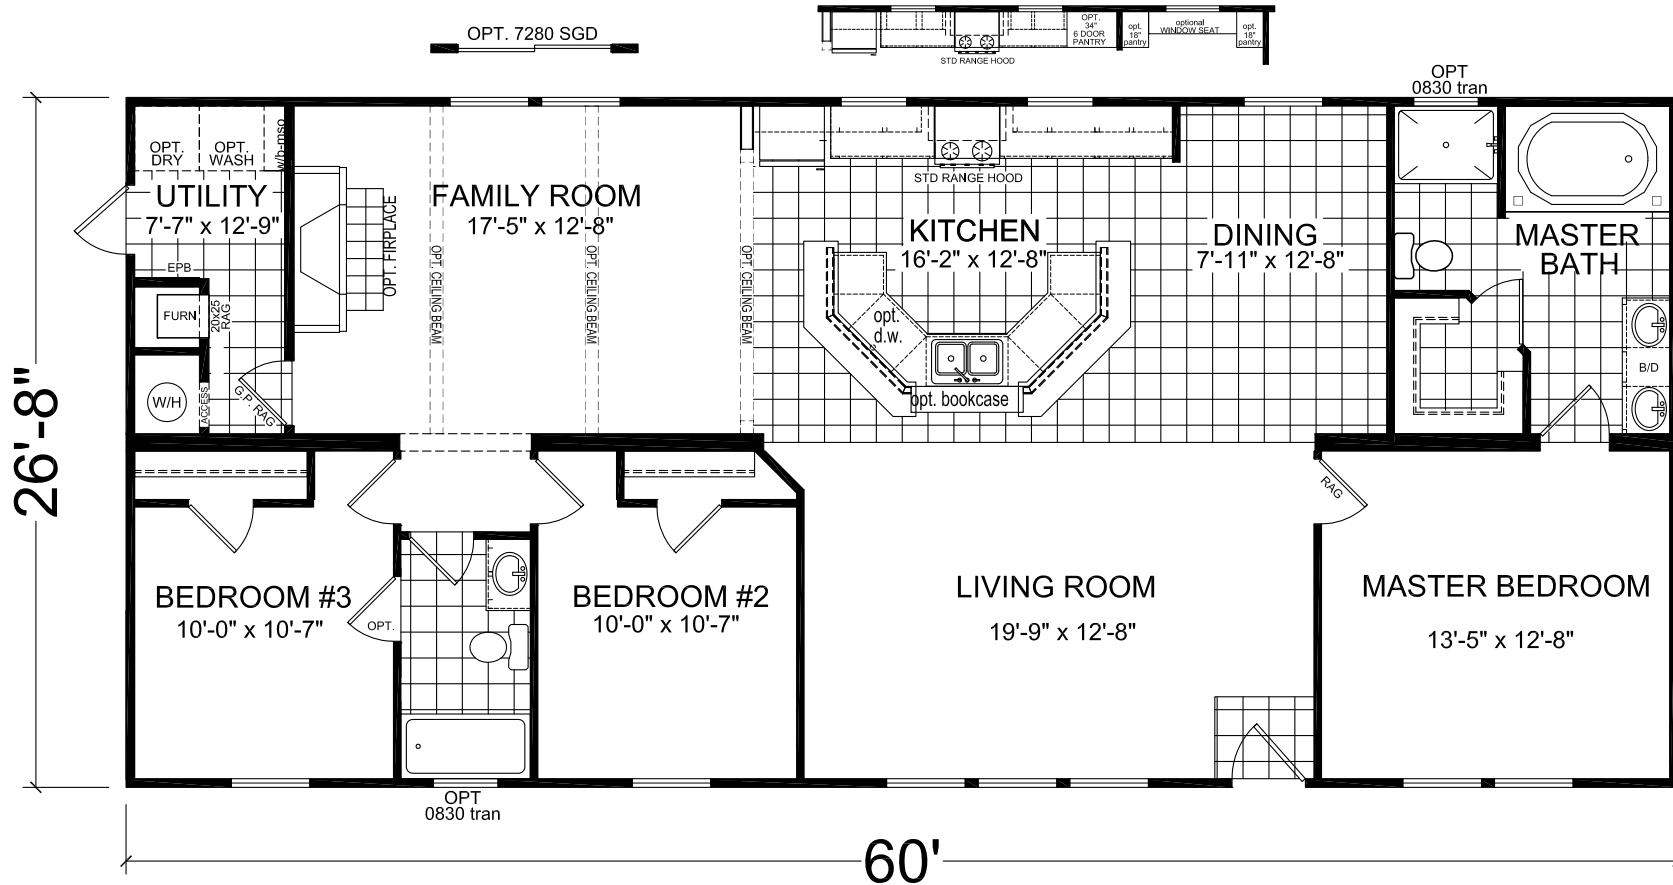

# Factory Expo

"Factory Direct Value" HOME CENTERS

**3 Bedroom, 2 Bath**  
**Approx. 1,600 Sq. Ft.**

Last Updated: 12-7-15

115 Titan Roberts Road  
Lillington NC 27546

For Detailed Directions See Map On Our Website