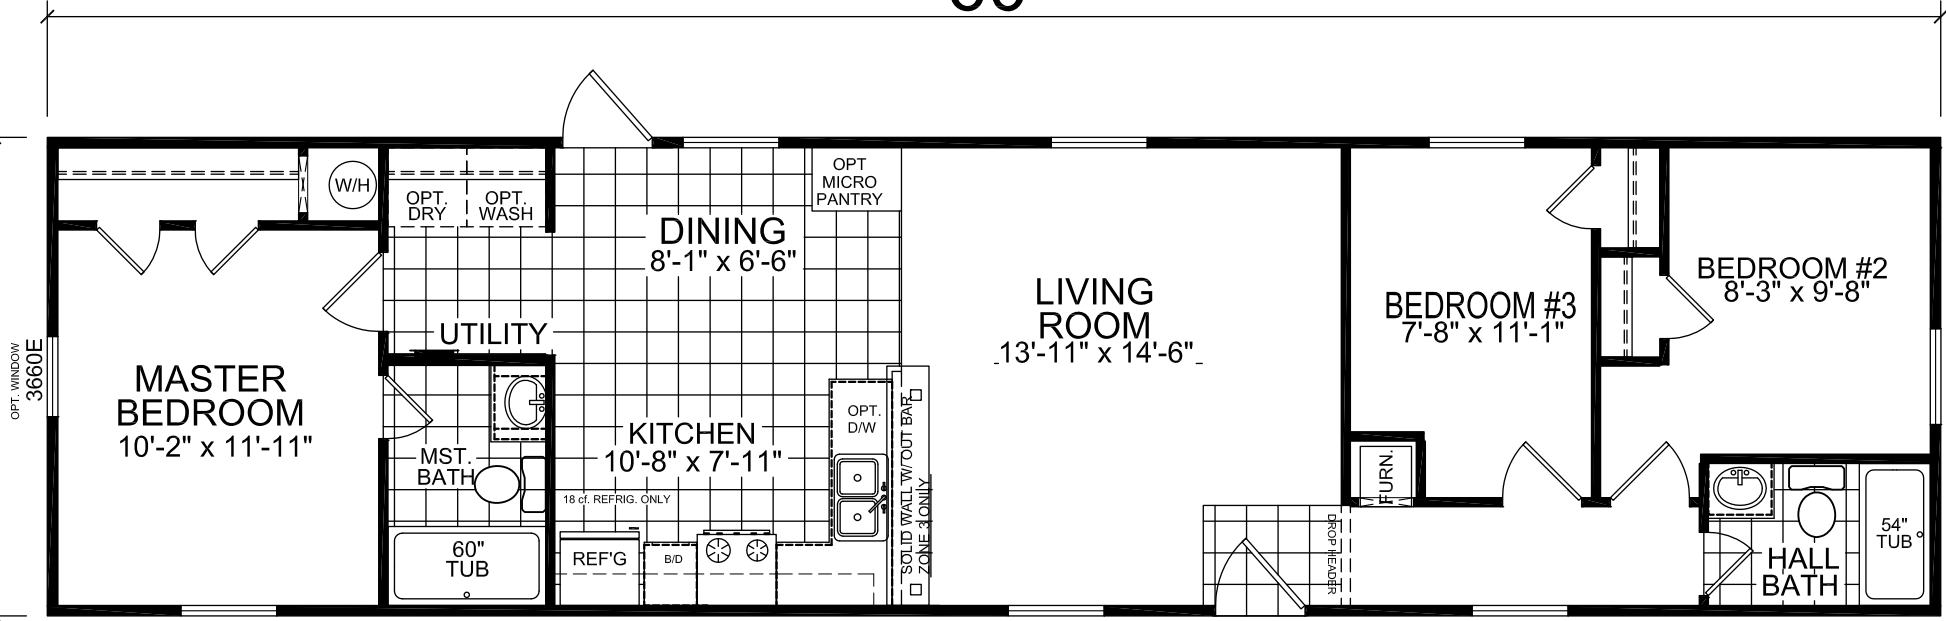

Merel

Dutch Elite Housing Series

Factory Expo

"Factory Direct Value" HOME CENTERS

3 Bedroom, 2 Bath
Approx. 910 Sq. Ft.

Last Updated: 12-7-15

60'

15'-2"