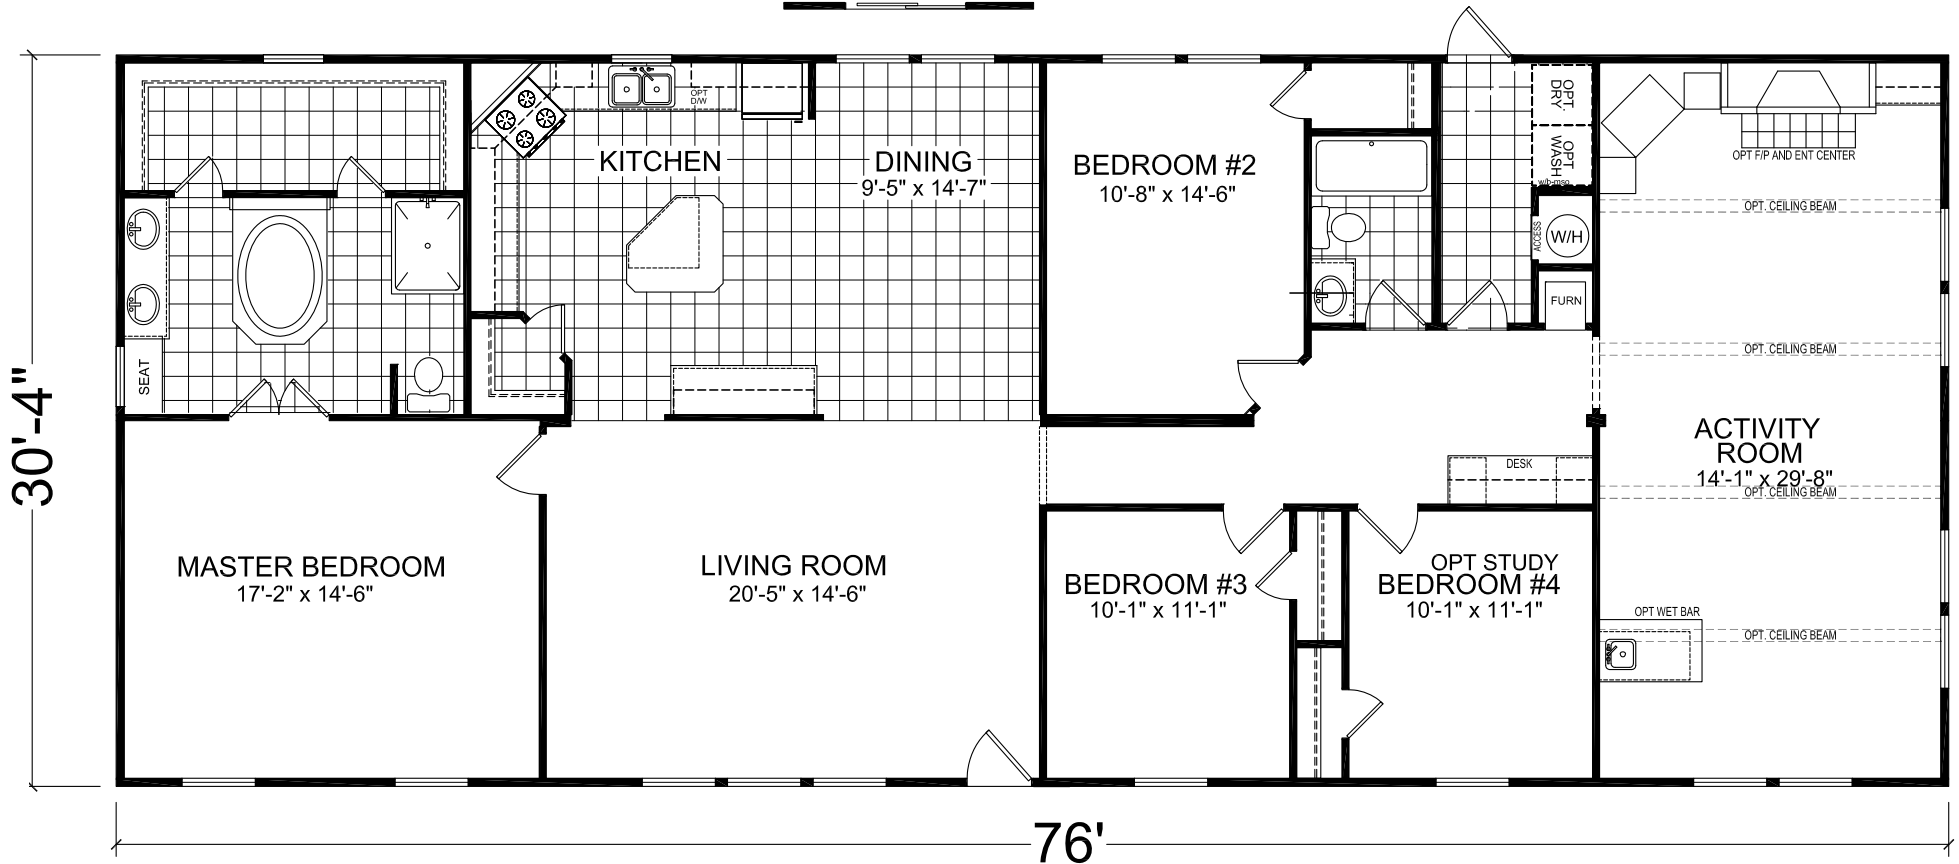

Lynhurst

Dutch Elite Housing Series

Factory Expo

"Factory Direct Value" HOME CENTERS

4 Bedroom, 2 Bath
Approx. 2,305 Sq. Ft.

Last Updated: 12-7-15

115 Titan Roberts Road
Lillington NC 27546

For Detailed Directions See Map On Our Website