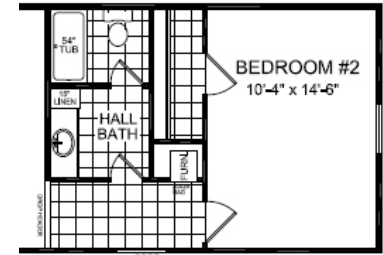

OPT. 2 BEDROOM

115 Titan Roberts Road
Lillington NC 27546

For Detailed Directions See Map On Our Website

I authorize Factory Expo Homes to build my house, per this plan.

X _____
Customer Signature/Date

1-800-504-3238 www.fbhexpo.com 1-800-504-3238 www.fbhexpo.com 1-800-504-3238

Important: Due to our policy of continuing improvement, all information in our brochures may vary from actual home. The right is reserved to make changes at any time, without notice or obligation, in colors, materials, specifications, processes, and models. All dimensions and square footage calculations are nominal and approximate figures. Please check with your sales person for specific and current information.