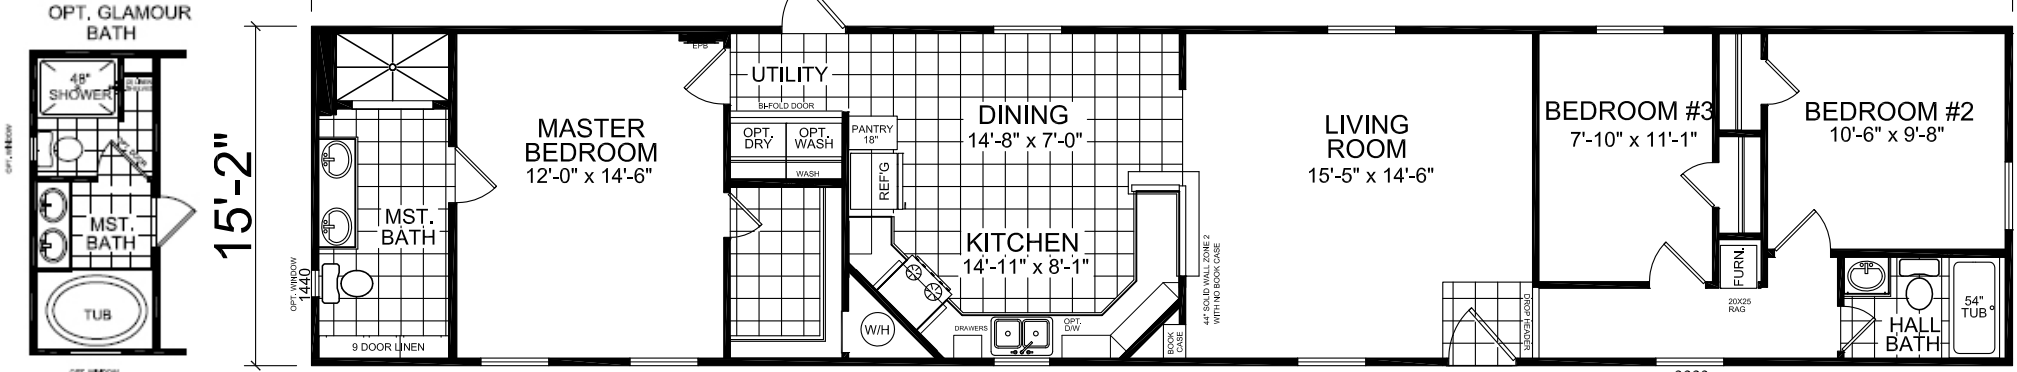

Kasteel 'Plus'

Dutch Elite Housing Series

Factory Expo

"Factory Direct Pricing" HOME CENTERS

3 Bedroom, 2 Bath
Approx. 1,153 Sq. Ft.
Includes 'Big Country Package'

Last Updated: 3-27-19

76'

15'-2"

The 'Big Country Value Package' includes these upgrades:

- Glass Backsplash (Kitchen)
- Crescent Edging in Kitchen, (4) LED Lights Plus on Over Sink (Kitchen)
- 2-Hole Cabinet Pulls with Soft Close Hinges Throughout
- Dishwasher Installed
- Black Venetian Range Hood
- 60" 3-Wall Ceramic with Pivot Door (Master Bath)
- Standard Ceramic Accent on Shower
- Bath LED Light Over Shower in Master Bath
- Rain Shower Head in Master Bath
- (2) Porcelain Sinks with Single Lever Faucets in Master Bath

- (2) Bulb Vanity Lights in Master Bath,
- (9) Door Linen in Master Bath,
- Glass Backsplash in Master Bath
- Crescent Edging in Master Bath
- Finished Drywall in Main Living Areas and Master Bedroom
- Bi-Fold Doors at Utility Room with Light Over Washer/Dryer Area
- 5 1/4" Crown & 6" Baseboards (Main Living Area and Master Bedroom)
- Ceiling Fan in the Living Room
- Linoleum Entry Flooring