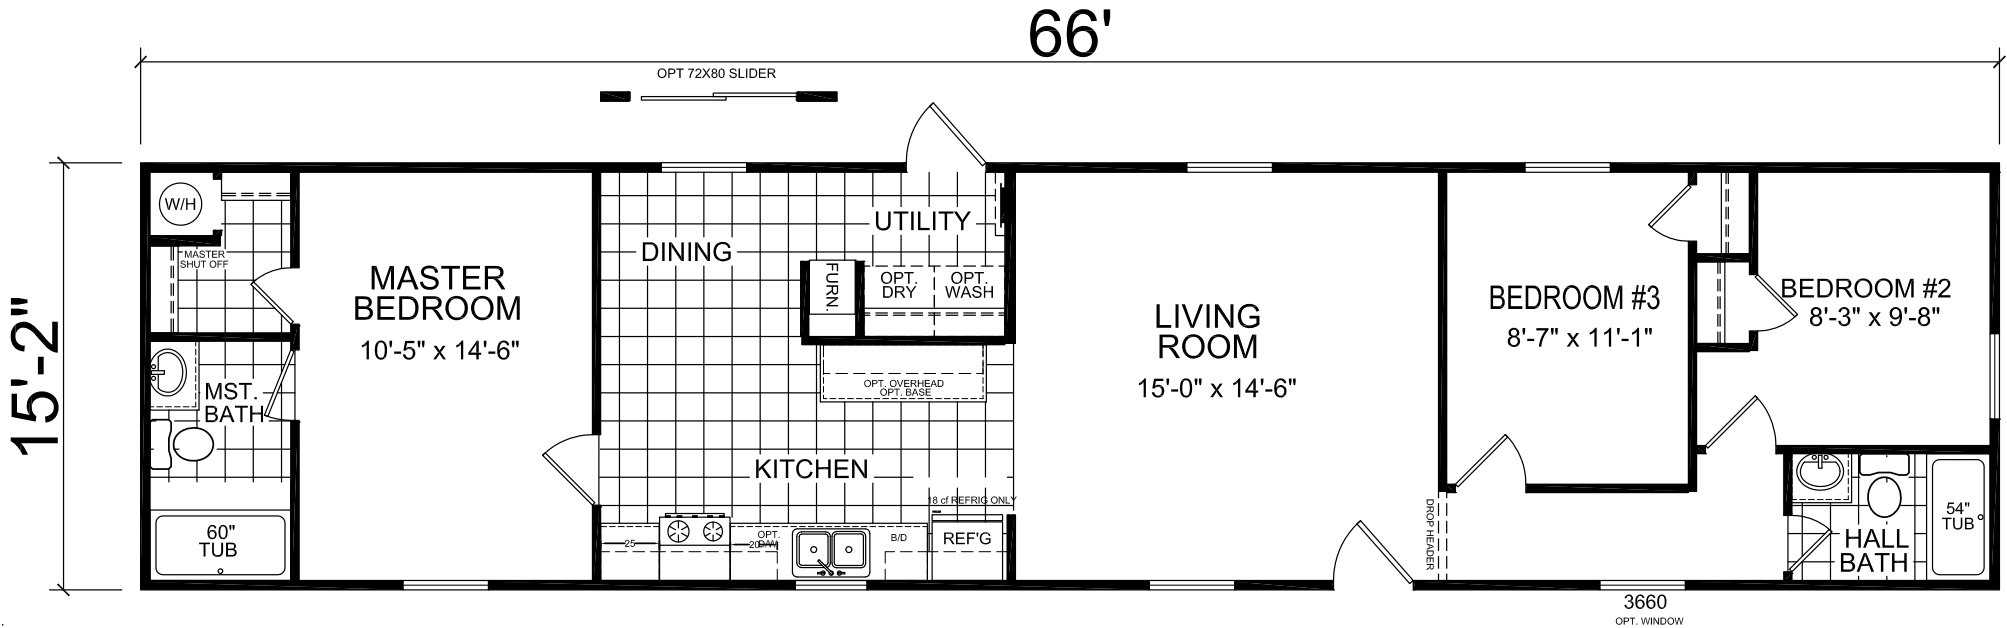

Jager

Dutch Elite Housing Series

Factory Expo

"Factory Direct Value" HOME CENTERS

3 Bedroom, 2 Bath
Approx. 1,001 Sq. Ft.

Last Updated: 12-7-15

For Detailed Directions See Map On Our Website

I authorize Factory Expo Homes to build my house, per this plan.