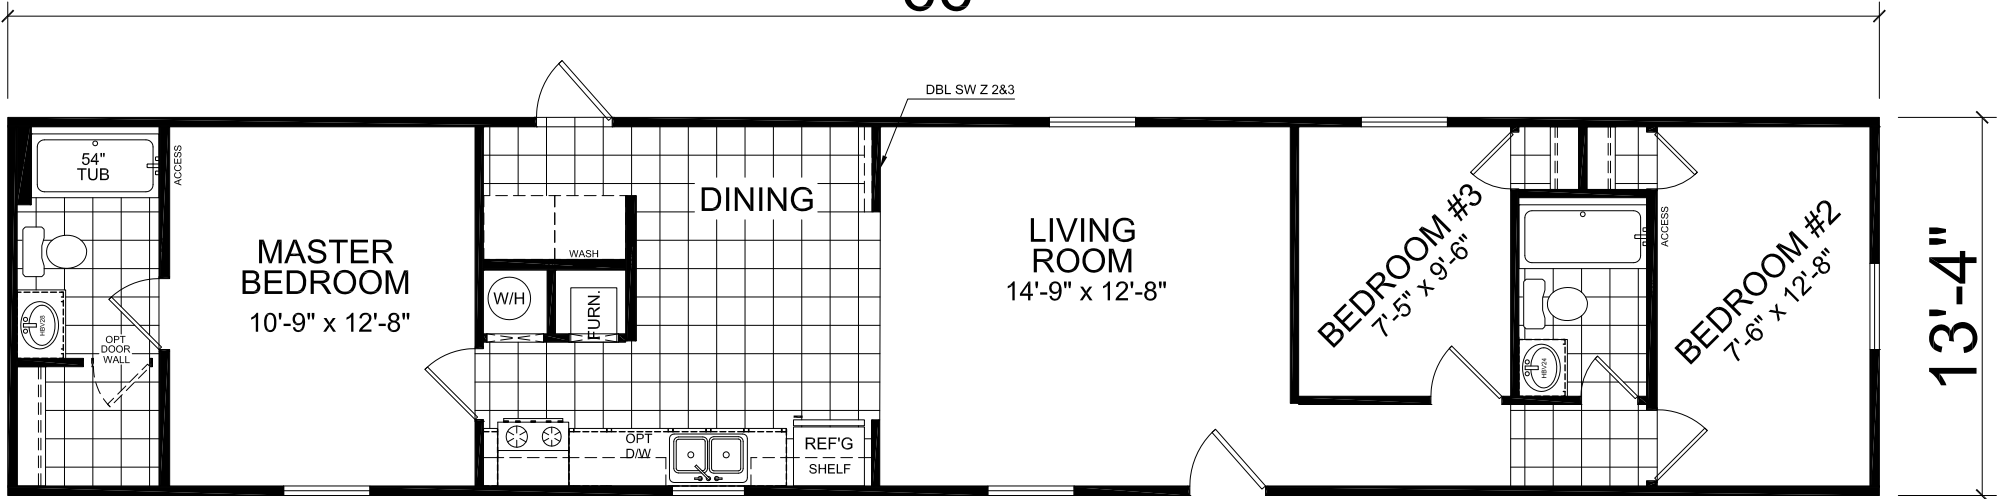

# Factory Expo

"Factory Direct Value" HOME CENTERS

3 Bedroom, 2 Bath  
 Approx. 880 Sq. Ft.  
 Single Section

Last Updated: 1-13-16

66'

115 Titan Roberts Road  
 Lillington NC 27546

For Detailed Directions See Map On Our Website