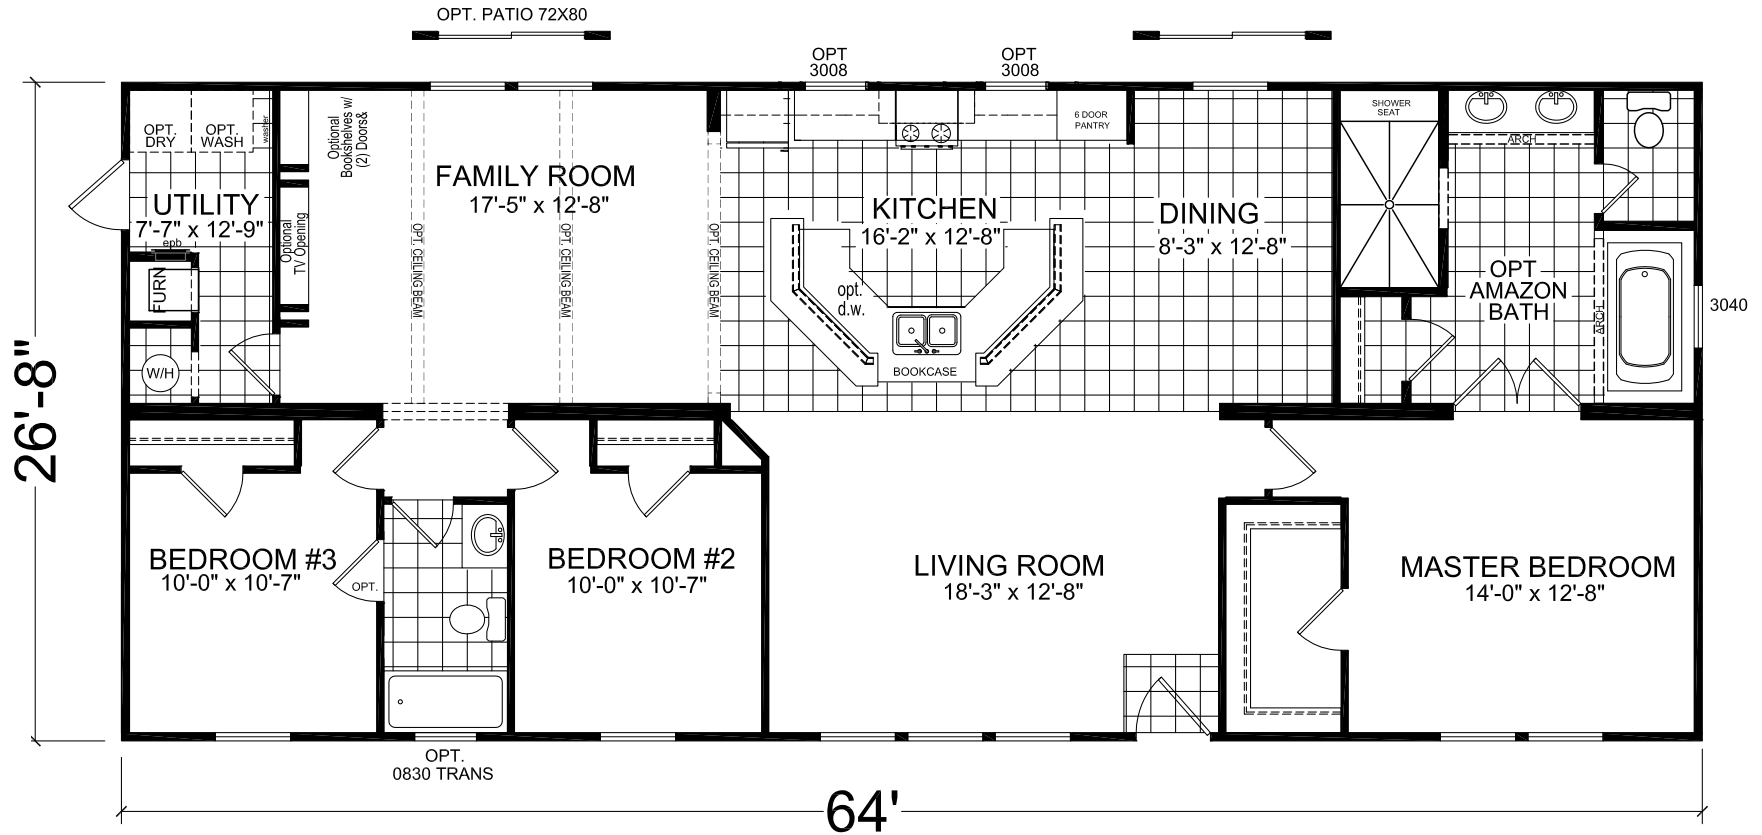

Hollander

Dutch Elite Housing Series

Factory Expo

"Factory Direct Value" HOME CENTERS

3 Bedroom, 2 Bath
Approx. 1,706 Sq. Ft.

Last Updated: 12-7-15

OPT. CEILING BEAMS IN FAMILY ROOM

115 Titan Roberts Road
Lillington NC 27546