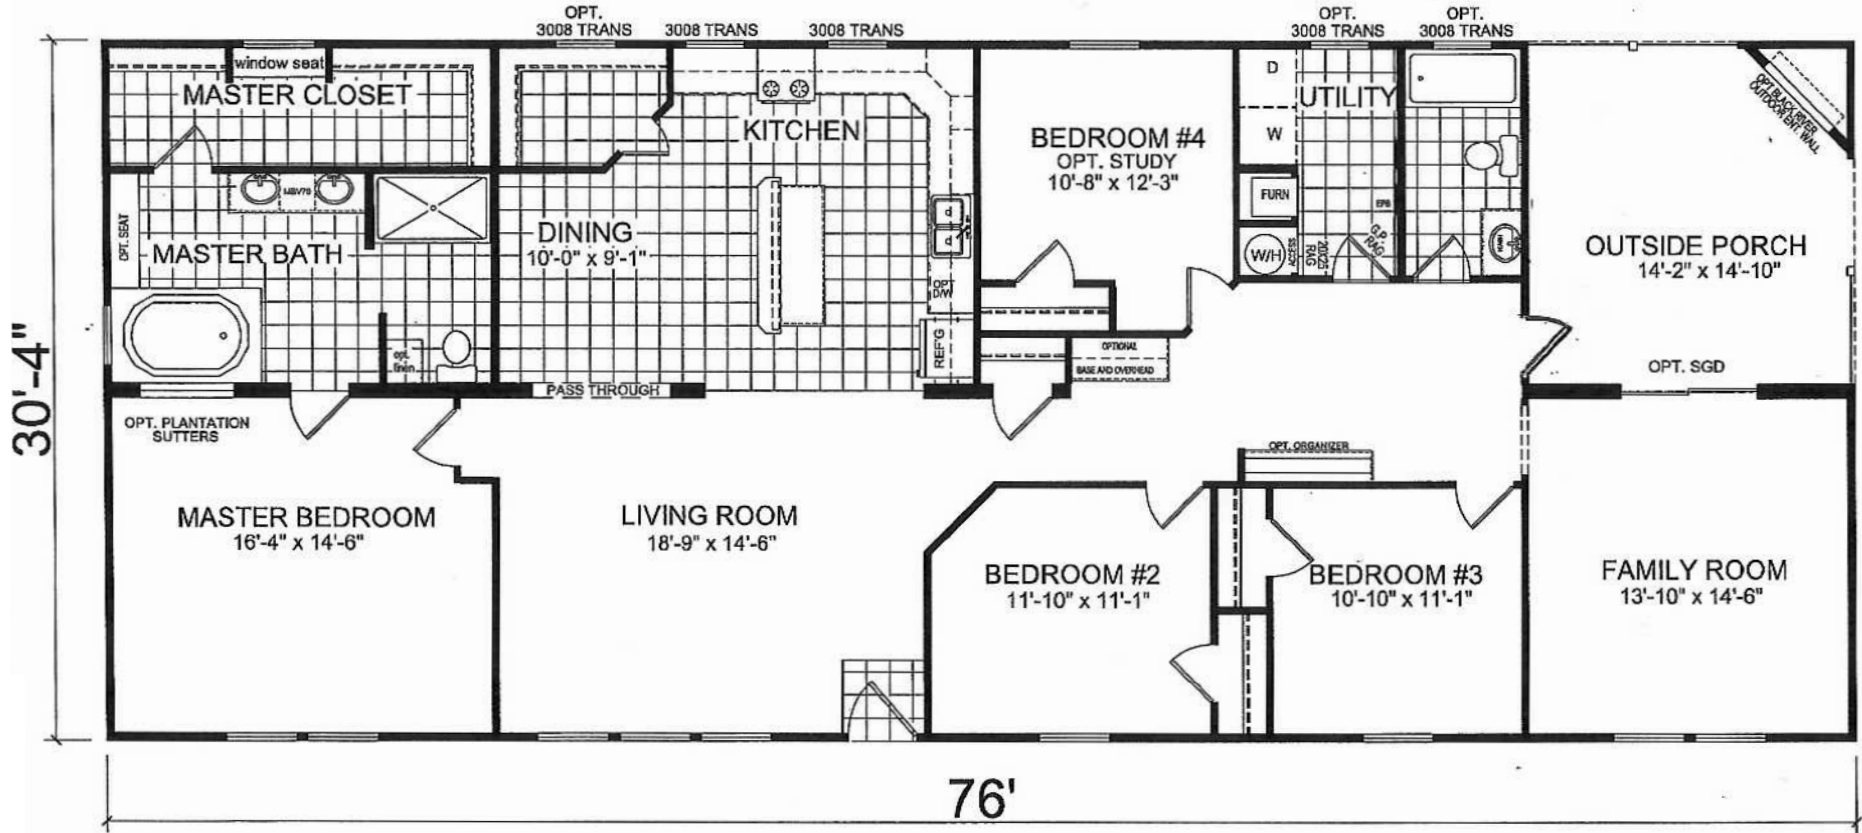

High Point

Dutch Elite Housing Series

2,095 SQ. FT. (Approximate) 4 Bedroom, 2 Bath

Last Updated: 5-5-21

FACTORY EXPO HOME CENTERS
 115 Titan Roberts Rd.
 Lillington, NC 27546

FBHExpo.com | 1-800-504-3238

IMPORTANT: Alta Cima Corp reserves the right to modify, cancel or substitute products or features of this event at any time without prior notice or obligation. Pictures and other promotional materials are representative and may depict or contain floor plans, square footages, elevations, options, upgrades, extra design features, decorations, floor coverings, specialty light fixtures, custom paint and wall coverings, window treatments, landscaping, sound and alarm systems, furnishings, appliances, and other designer/decorator features and amenities that are not included as part of the home and/or may not be available at all locations. Home, pricing and community information is subject to change, and homes to prior sale, at any time without notice or obligation. ©2020 Alta Cima Corp. All rights reserved.