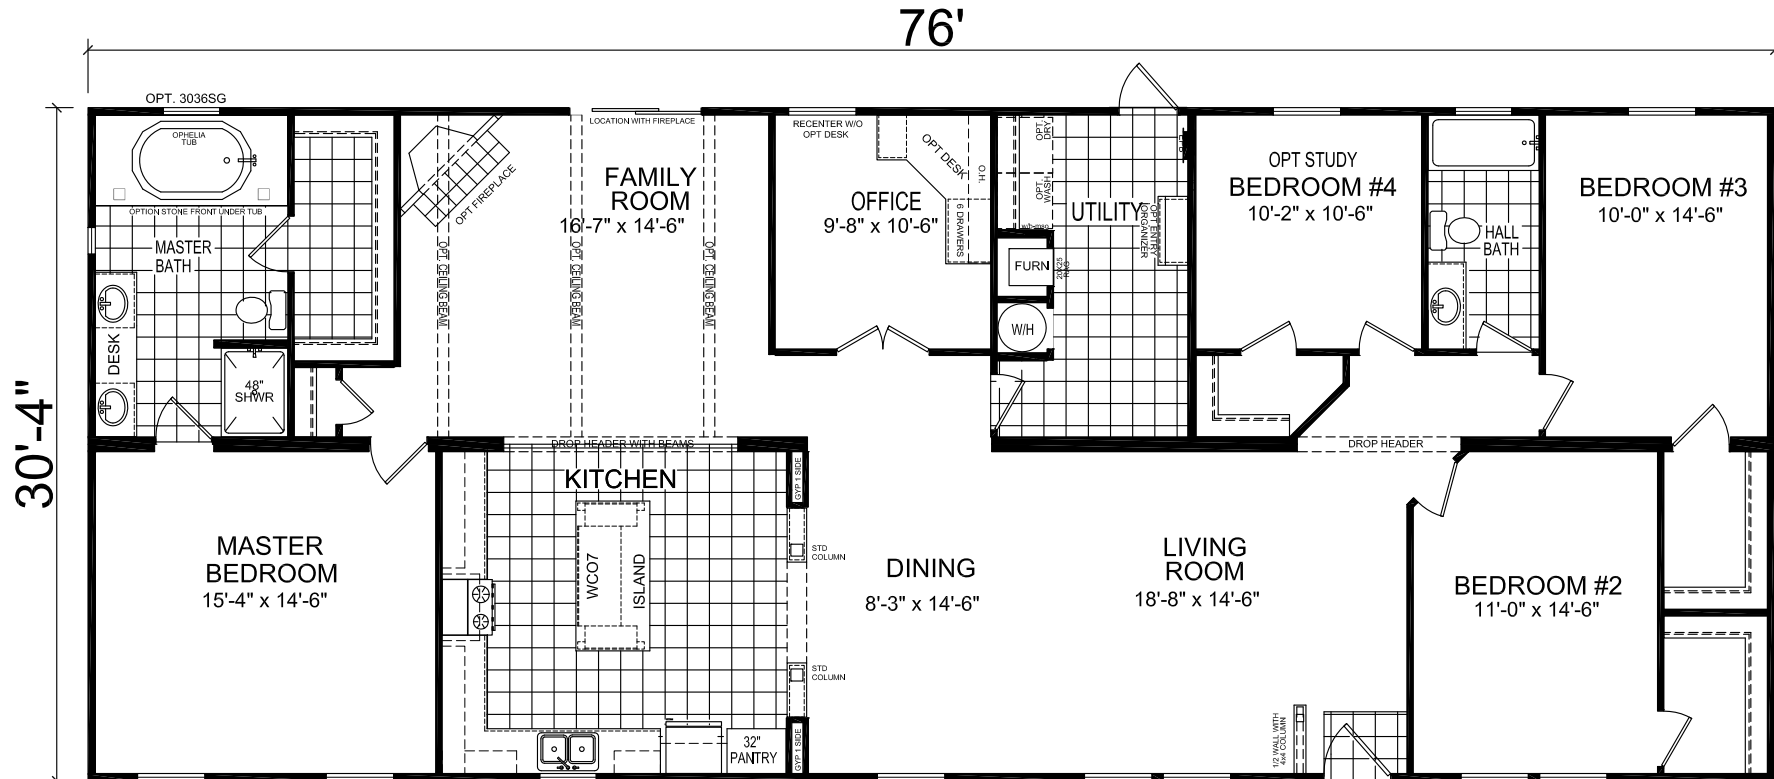

# Factory Expo

"Factory Direct Value" HOME CENTERS

4 Bedroom, 2 Bath  
Approx. 2,305 Sq. Ft.

Last Updated: 12-7-15

DOUBLE MATEWALL

115 Titan Roberts Road  
Lillington NC 27546

For Detailed Directions See Map On Our Website