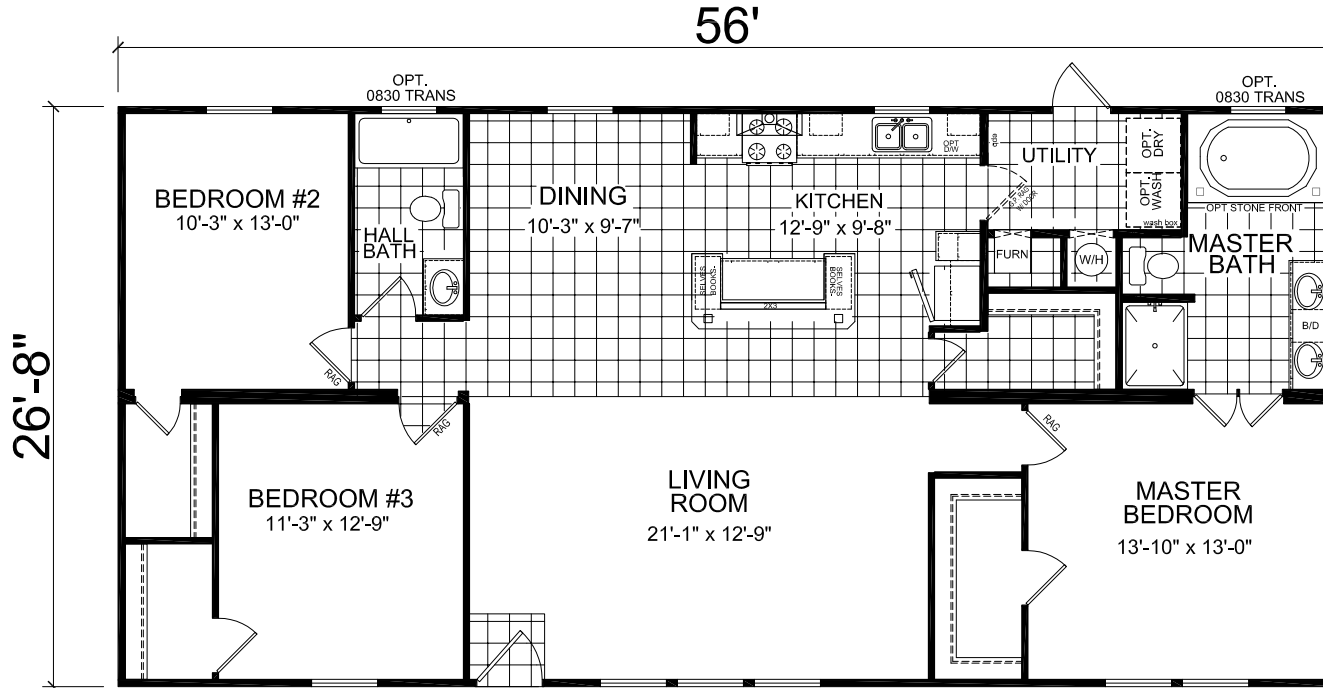

# Falco

Dutch Elite Housing Series

1,493 SQ. FT. (Approximate) 3 Bedroom, 2 Bath

Last Updated: 4-21-21

OPTIONAL CEILING BEAM LAYOUT

**FACTORY EXPO HOME CENTERS**  
 115 Titan Roberts Rd.  
 Lillington, NC 27546