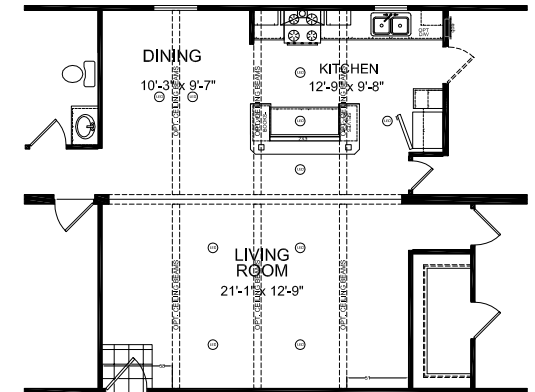

# Falco

Dutch Elite Housing Series

1,493 SQ. FT. (Approximate) 3 Bedroom, 2 Bath

Last Updated: 4-21-21

OPTIONAL CEILING BEAM LAYOUT

**FACTORY EXPO HOME CENTERS**  
 115 Titan Roberts Rd.  
 Lillington, NC 27546