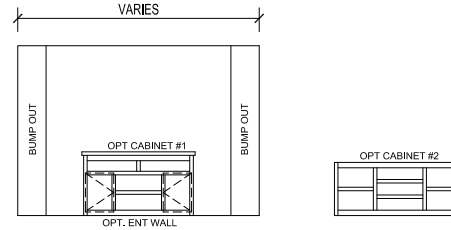

Stallings

Dutch Elite Housing Series

Factory Expo

"Factory Direct Pricing" HOME CENTERS

3 Bedroom, 2 Bath
Approx. 1,153 Sq. Ft.

Last Updated: 9-14-20

OPT MASTER BATH

76'