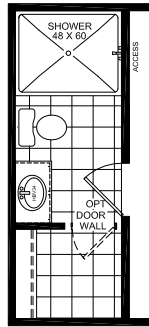

Stallings

Dutch Elite Housing Series

Factory Expo

"Factory Direct Pricing" HOME CENTERS

3 Bedroom, 2 Bath
Approx. 1,153 Sq. Ft.

Last Updated: 9-14-20

OPT MASTER BATH

76'