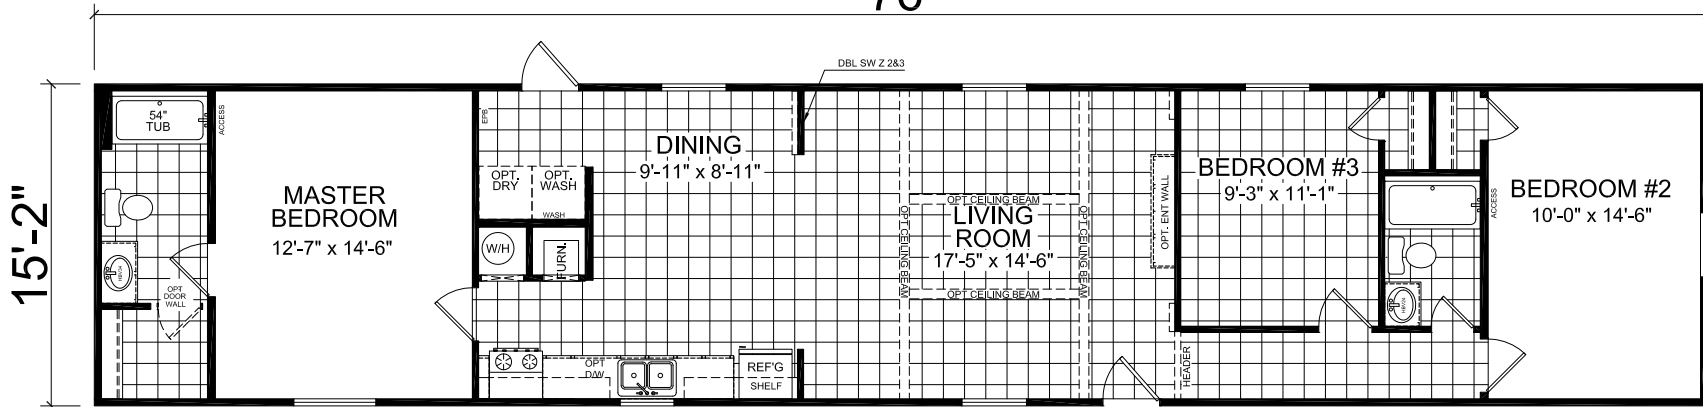

Stallings

Dutch Elite Housing Series

Factory Expo

"Factory Direct Pricing" HOME CENTERS

3 Bedroom, 2 Bath
Approx. 1,153 Sq. Ft.

Last Updated: 9-14-20

OPT MASTER BATH

76'